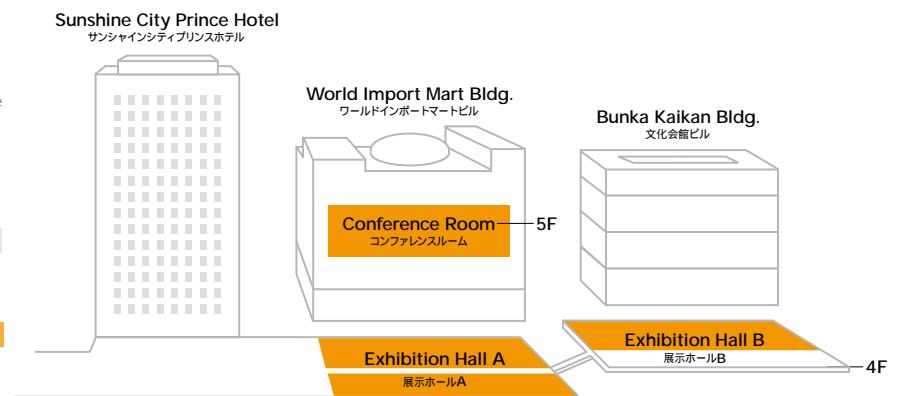

TIFFCOM

Marketplace for Film & TV in Asia

OUTLINE2017

開催概要

Date: Oct.24 [TUE] -26 [THU] 2017

Venue: "Sunshine City CONVENTION CENTER"
IKEBUKURO, Tokyo

Central Tokyo Location Map

Venue

Overview of Ikebukuro

With over 2.5 million passengers daily, Ikebukuro Station is proud of its convenient access and surrounding shopping, gourmet and amusement facilities. The city is also renowned for various animation-related spots, shops and events. Towards 2020 Tokyo Olympics and Paralympics, the opening of 8 theaters and cinema complex is planned, making Ikebukuro an "International City of Arts & Culture".