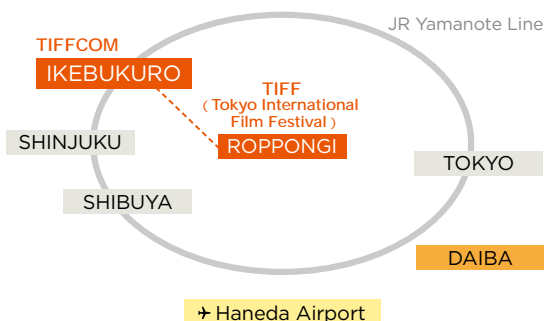

## OUTLINE2017

開催概要

Date: Oct.24 [ TUE ] -26 [ THU ] 2017

Venue: "Sunshine City CONVENTION CENTER"  
IKEBUKURO, Tokyo

Central Tokyo Location Map

Venue

### Overview of Ikebukuro

With over 2.5 million passengers daily, Ikebukuro Station is proud of its convenient access and surrounding shopping, gourmet and amusement facilities. The city is also renowned for various animation-related spots, shops and events. Towards 2020 Tokyo Olympics and Paralympics, the opening of 8 theaters and cinema complex is planned, making Ikebukuro an "International City of Arts & Culture".