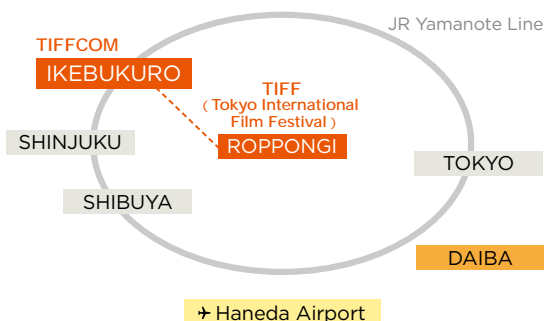

TIFFCOM

Marketplace for Film & TV in Asia

OUTLINE2017

開催概要

Date: Oct.24 [TUE] -26 [THU] 2017

Venue: "Sunshine City CONVENTION CENTER"
IKEBUKURO, Tokyo

Central Tokyo Location Map

Venue

Overview of Ikebukuro

With over 2.5 million passengers daily, Ikebukuro Station is proud of its convenient access and surrounding shopping, gourmet and amusement facilities. The city is also renowned for various animation-related spots, shops and events. Towards 2020 Tokyo Olympics and Paralympics, the opening of 8 theaters and cinema complex is planned, making Ikebukuro an "International City of Arts & Culture".