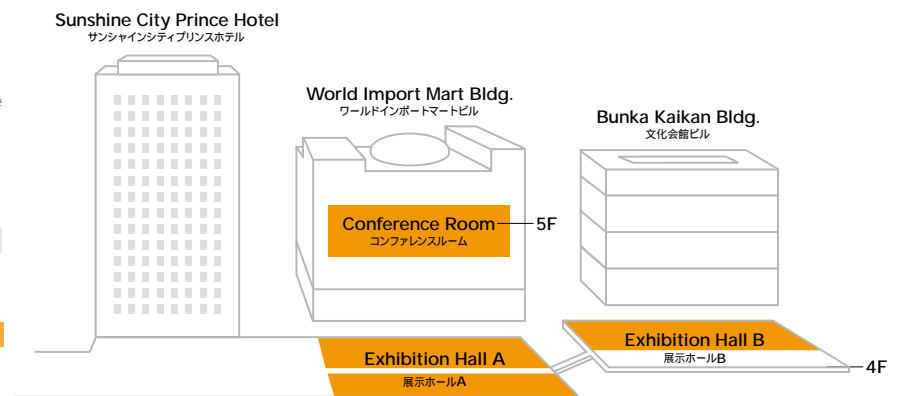

## OUTLINE2017

開催概要

Date: Oct.24 [ TUE ] -26 [ THU ] 2017

Venue: "Sunshine City CONVENTION CENTER"  
IKEBUKURO, Tokyo

Central Tokyo Location Map

Venue