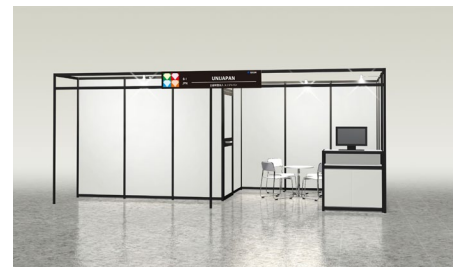

* Above is an image only and may differ from actual booth appearance.
* Actual booth items and their specifications may change.

Package Booth 2

Booth size	W6m × D3m = 18㎡, H2400
Privileges	· Complimentary exhibitor ID badges (10) · Company listing on official website · Access to member site "MY PAGE"
Included booth items	· Display board (W990mm×10) · Company plate · Meeting tables (2) · Chairs (8) · Lockable cabinet (1) · Monitor (1) · Player (1) · Trash container (1) · Spotlights (4) · Dual-socket power outlet (100V/200W) (2) *Monitor and Player provided will be connected to the power outlet.
Exhibition fee	■ Standard : 1,397,550 JPY (tax included) ■ Early bird / First time : 869,990 JPY (tax included)
Additional exhibitor badges	1 ID / 7,260 JPY (tax included)

* Above is an image only and may differ from actual booth appearance.
* Actual booth items and their specifications may change.

Package Booth 3

Booth size	W6m × D3m = 18㎡, H2400
Privileges	· Complimentary exhibitor ID badges (10) · Company listing on official website · Access to member site "MY PAGE"
Included booth items	· Display board (W990mm×9, Door×1) · Company plate · Meeting tables (2) · Chairs (8) · Lockable cabinet (1) · Monitor (1) · Player (1) · Trash container (1) · Spotlights (6) · Dual-socket power outlet (100V/200W) (2) *Monitor and Player provided will be connected to the power outlet.
Exhibition fee	■ Standard : 1,454,750 JPY (tax included) ■ Early bird / First time : 937,750 JPY (tax included)
Additional exhibitor badges	1 ID / 7,260 JPY (tax included)