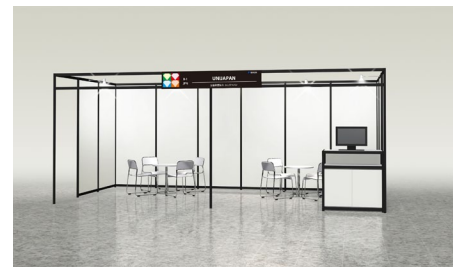

Package Booth 1

Booth size	W3m × D3m = 9㎡, H2400
Privileges	· Complimentary exhibitor ID badges (5) · Company listing on official website · Access to member site "MY PAGE"
Included booth items	· Display board (W990mm×7) · Company plate · Meeting table (1) · Chairs (4) · Lockable cabinet (1) · Monitor (1) · Player (1) · Trash container (1) · Spotlights (3) · Dual-socket power outlet (100V/200W) (1) *Monitor and Player provided will be connected to the power outlet.
Exhibition fee	■ Standard : 736,890 JPY (tax included) ■ Early bird / First time : 457,380 JPY (tax included)
Additional exhibitor badges	1 ID / 7,260 JPY (tax included)

* Above is an image only and may differ from actual booth appearance.
* Actual booth items and their specifications may change.

Package Booth 2

Booth size	W6m × D3m = 18㎡, H2400
Privileges	· Complimentary exhibitor ID badges (10) · Company listing on official website · Access to member site "MY PAGE"
Included booth items	· Display board (W990mm×10) · Company plate · Meeting tables (2) · Chairs (8) · Lockable cabinet (1) · Monitor (1) · Player (1) · Trash container (1) · Spotlights (4) · Dual-socket power outlet (100V/200W) (2) *Monitor and Player provided will be connected to the power outlet.
Exhibition fee	■ Standard : 1,397,550 JPY (tax included) ■ Early bird / First time : 869,990 JPY (tax included)
Additional exhibitor badges	1 ID / 7,260 JPY (tax included)